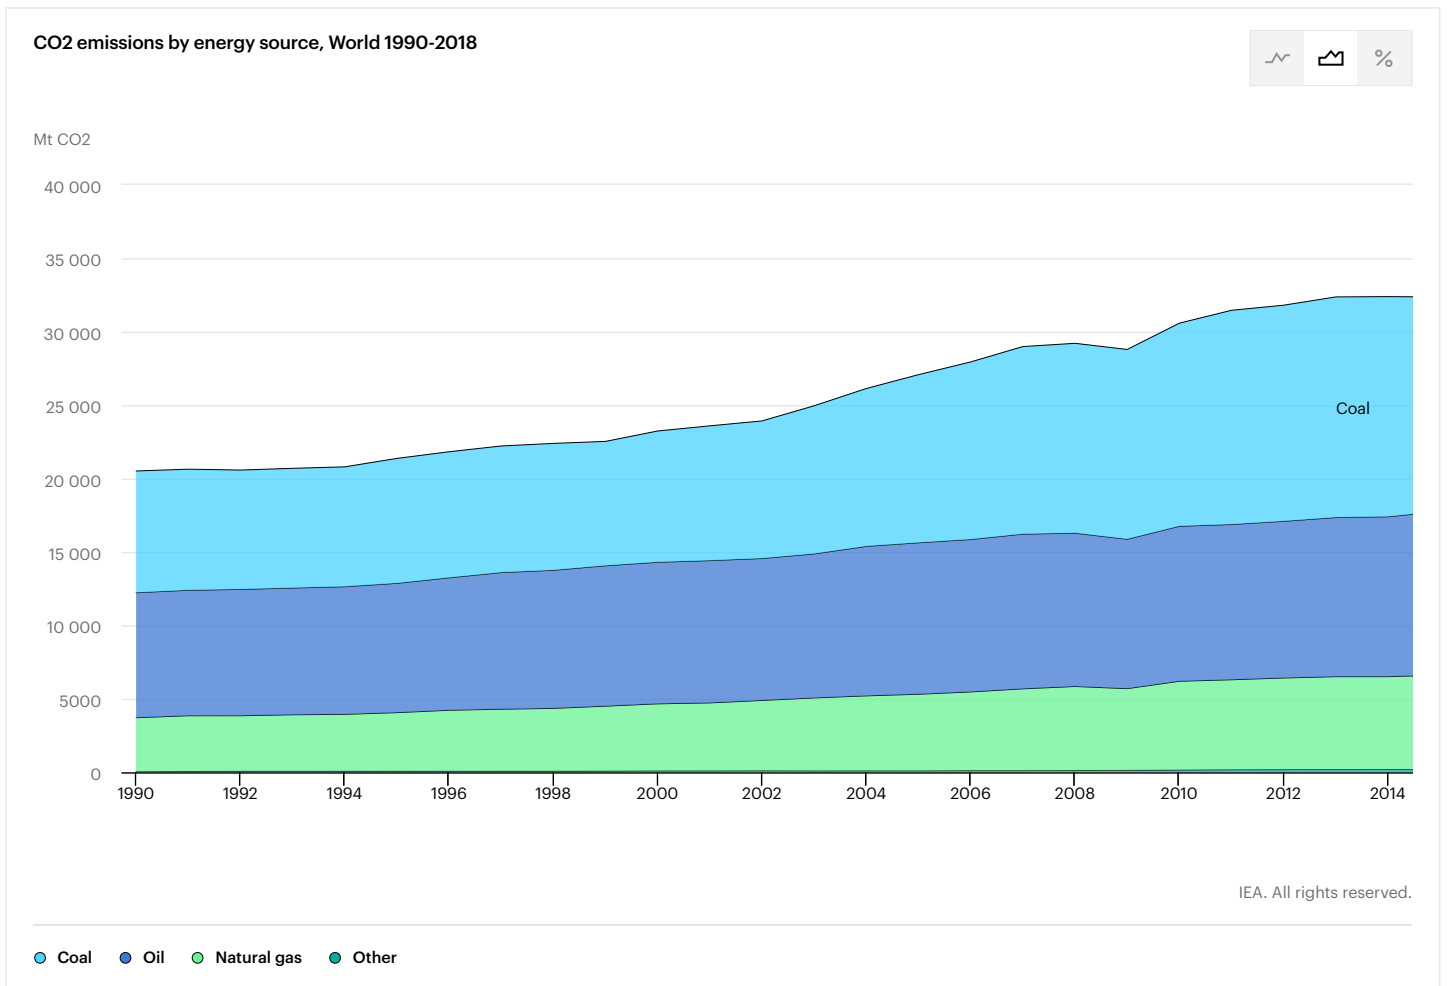

Data and statistics

[Data browser](#) [Data tables](#) [Charts](#)

Explore energy data by category, indicator, country or region

Energy topic ?
CO2 emissions ▼
CO2 emissions

Indicator ?
CO2 emissions by energy source ▼
CO2 emissions by energy source

Country or region
World

Source
[CO2 Emissions from Fuel Combustion](#) | [Documentation](#)

Notes